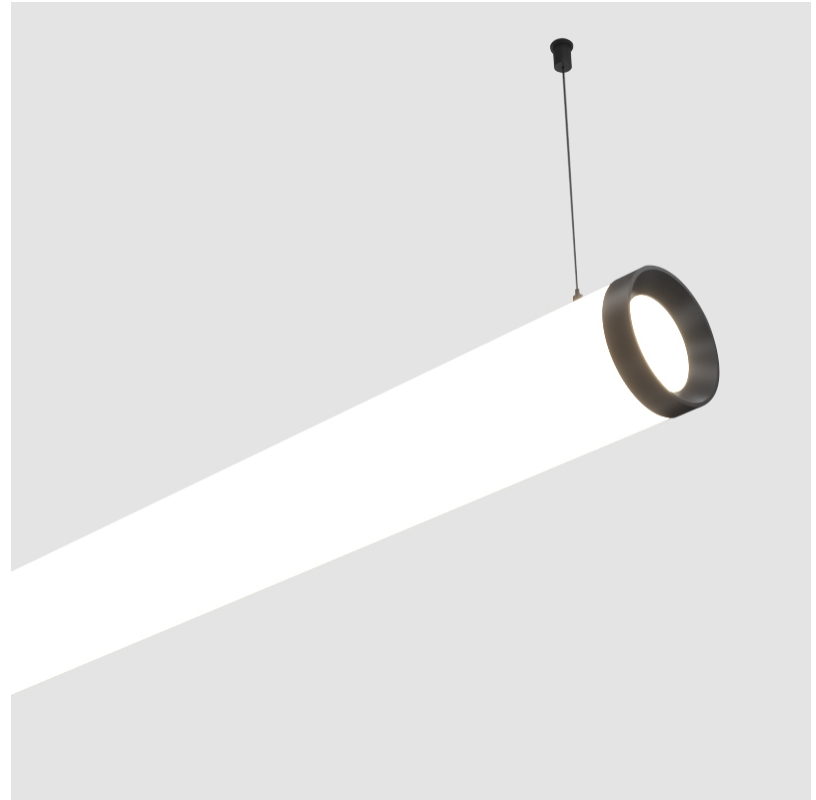

GENERAL

Series: Bunga Plus
Partner: Prolicht
Division: Architectural
Installation: Suspension
Product Type: Linear Profiles
Mounting Location: Ceiling

PHYSICAL

Shape: Cylinder
Length (mm): 1498
Length (in): 59
Width (mm): 115
Width (in): 4 1/2
Height (mm): 115
Height (in): 4 1/2
Max. Overall Height (mm): 2115
Max. Overall Height (in): 83 1/4
Weight (kg): 5.038
Weight (lbs): 11.106
Diffuser: PMMA - Opal
Fixture Finish: SSR / BKV / CWI / CRY / HAB / UFT / ITA / RUA / FTG / MYG / LOD / PUS / FRO / FUP / KIA / POP / BLS / SPG / MEY / GOH / CHC / COM / ABZ / JAG / OBR / MOS / ROR
Fixture Material: PMMA / Aluminum
Cable Details: 2000mm or 4000mm Transparent Cable
Upon Request: Cable colour - White / Black / Orange / Red

ELECTRICAL

Lamp Type: LED (Zhaga Standard)
Input Wattage (W): 25
Total Output Wattage (W): 20 / 16 (3500K)
Dimming: Non-Dimming / Phase Dimming (120Vac only) / 0-10V Dimming
Driver Included: Yes
Driver Location: Integrated
Driver Type: Constant Current - 120 / 277Vac
Driver Class: Class 2
Input Voltage (V): 120 - 277
Constant Current (MA): 350 / 500 (3500K)

LED

Color Temperature (°K): 3000 / 3500 / 4000
Max. Delivered Lumen (lm): 2770 / 2862 / 2920
CRI: >80 CRI
Lamp Life (hrs): 50000

OPTICAL

RATINGS AND CERTIFICATIONS

Certified By: Certified for North American Standards
IP rating: IP20