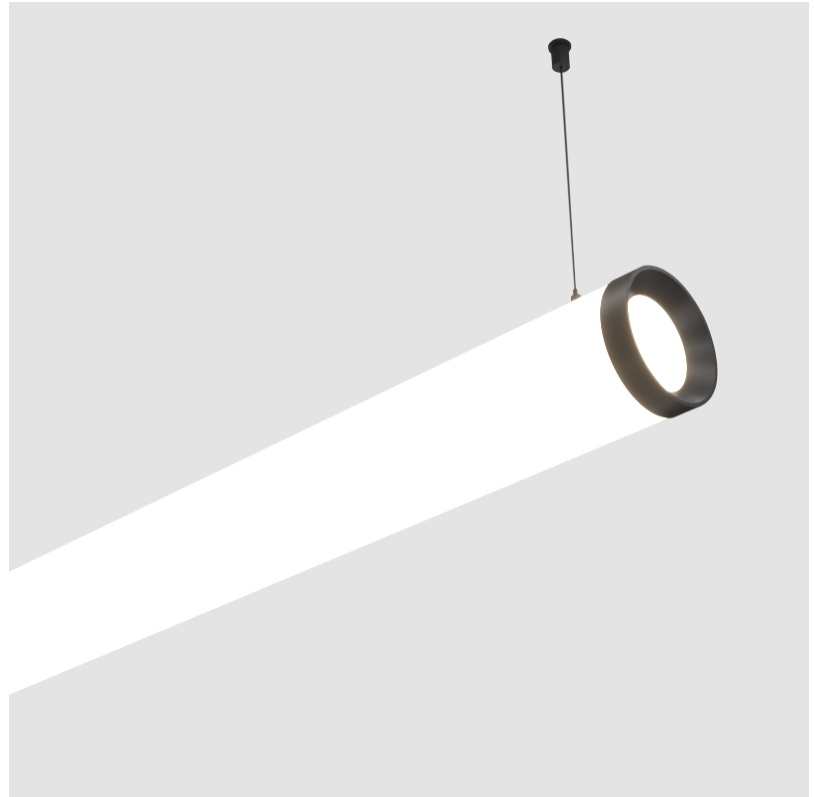

GENERAL

Series: Bunga Plus
Partner: Prolicht
Division: Architectural
Installation: Suspension
Product Type: Linear Profiles
Mounting Location: Ceiling

PHYSICAL

Shape: Cylinder
Length (mm): 2058
Length (in): 81
Width (mm): 115
Width (in): 4 1/2
Height (mm): 115
Height (in): 4 1/2
Max. Overall Height (mm): 2115
Max. Overall Height (in): 83 1/4
Weight (kg): 6.492
Weight (lbs): 14.312
Diffuser: [PMMA - Opal](#)
Fixture Finish: [SSR / BKV / CWI / CRY / HAB / UFT / ITA / RUA / FTG / MYG / LOD / PUS / FRO / FUP / KIA / POP / BLS / SPG / MEY / GOH / CHC / COM / ABZ / JAG / OBR / MOS / ROR](#)
Fixture Material: [PMMA / Aluminum](#)
Cable Details: [2000mm or 4000mm Transparent Cable](#)
Upon Request: [Cable colour - White / Black / Orange / Red](#)

ELECTRICAL

Lamp Type: LED (Zhaga Standard)
Input Wattage (W): 35
Total Output Wattage (W): 28 / 22.8 (3500K)
Dimming: [Non-Dimming / Phase Dimming (120Vac only) / 0-10V Dimming](#)
Driver Included: Yes
Driver Location: Integrated
Driver Type: Constant Current - 120 / 277Vac
Driver Class: Class 2
Input Voltage (V): 120 - 277
Constant Current (MA): 350 / 500 (3500K)

LED

Color Temperature (°K): [3000 / 3500 / 4000](#)
Max. Delivered Lumen (lm): 3870 / 4008 / 4090
CRI: >80 CRI
Lamp Life (hrs): 50000

OPTICAL

RATINGS AND CERTIFICATIONS

Certified By: Certified for North American Standards
IP rating: IP20