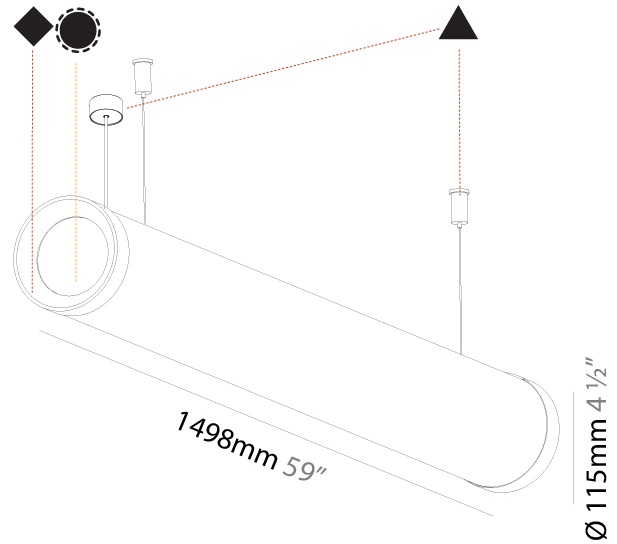

GENERAL

Series: Bunga Plus
Partner: Prolicht
Division: Architectural
Installation: Suspension
Product Type: Linear Profiles
Mounting Location: Ceiling

PHYSICAL

Shape: Cylinder
Length (mm): 1498
Length (in): 59
Width (mm): 115
Width (in): 4 1/2
Height (mm): 115
Height (in): 4 1/2
Max. Overall Height (mm): 2115
Max. Overall Height (in): 83 1/4
Weight (kg): 5.038
Weight (lbs): 11.106
Diffuser: PMMA - Opal
Fixture Finish: SSR / BKV / CWI / CRY / HAB / UFT / ITA / RUA / FTG / MYG / LOD / PUS / FRO / FUP / KIA / POP / BLS / SPG / MEY / GOH / CHC / COM / ABZ / JAG / OBR / MOS / ROR
Fixture Material: PMMA / Aluminum
Cable Details: 2000mm or 4000mm Transparent Cable
Upon Request: Cable colour - White / Black / Orange / Red

ELECTRICAL

Lamp Type: LED (Zhaga Standard)
Input Wattage (W): 25
Total Output Wattage (W): 20 / 16 (3500K)
Dimming: Non-Dimming / Phase Dimming (120Vac only) / 0-10V Dimming
Driver Included: Yes
Driver Location: Integrated
Driver Type: Constant Current - 120 / 277Vac
Driver Class: Class 2
Input Voltage (V): 120 - 277
Constant Current (MA): 350 / 500 (3500K)

LED

Color Temperature (°K): 3000 / 3500 / 4000
Max. Delivered Lumen (lm): 2770 / 2862 / 2920
CRI: >80 CRI
Lamp Life (hrs): 50000

OPTICAL

RATINGS AND CERTIFICATIONS

Certified By: Certified for North American Standards
IP rating: IP20