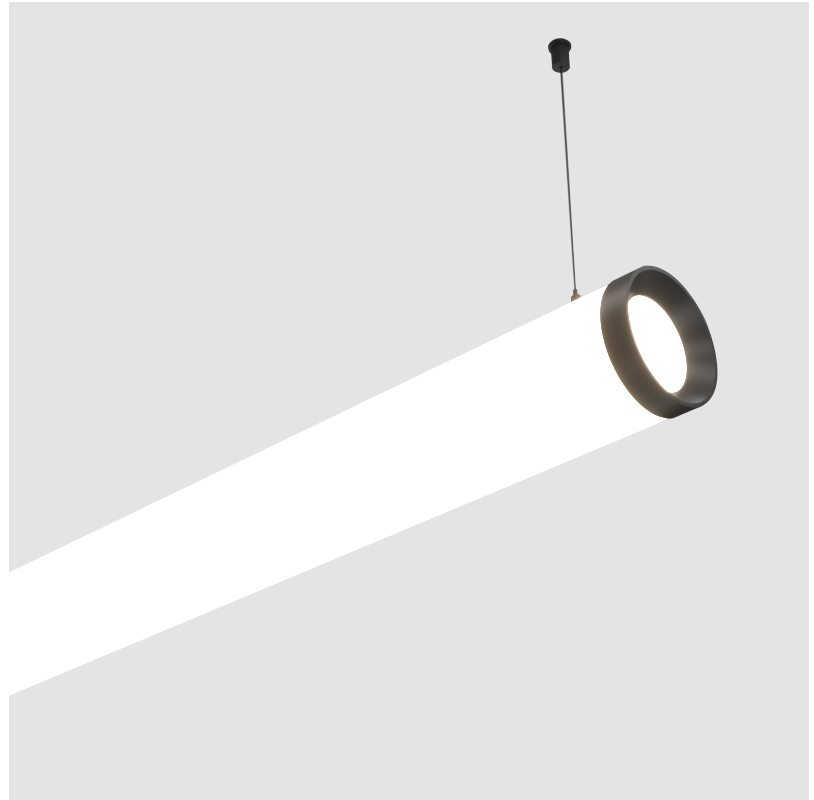

GENERAL

Series: Bunga Plus
Partner: Prolicht
Division: Architectural
Installation: Suspension
Product Type: Linear Profiles
Mounting Location: Ceiling

PHYSICAL

Shape: Cylinder
Length (mm): 938
Length (in): 36 ¹⁵/₁₆
Width (mm): 115
Width (in): 4 ¹/₂
Height (mm): 115
Height (in): 4 ¹/₂
Max. Overall Height (mm): 2115
Max. Overall Height (in): 83 ¹/₄
Weight (kg): 3.581
Weight (lbs): 7.88
Diffuser: PMMA - Opal
Fixture Finish: SSR / BKV / CWI / CRY / HAB / UFT / ITA / RUA / FTG / MYG / LOD / PUS / FRO / FUP / KIA / POP / BLS / SPG / MEY / GOH / CHC / COM / ABZ / JAG / OBR / MOS / ROR
Fixture Material: PMMA / Aluminum
Cable Details: 2000mm or 4000mm Transparent Cable

ELECTRICAL

Lamp Type: LED (Zhaga Standard)
Input Wattage (W): 15
Total Output Wattage (W): 12 / 11.1 (3500K)
Dimming: Non-Dimming / Phase Dimming (120Vac only) / 0-10V Dimming
Driver Included: Yes
Driver Location: Integrated
Driver Type: Constant Current - 120 / 277Vac
Driver Class: Class 2
Input Voltage (V): 120 - 277
Constant Current (MA): 350 / 375 (3500K)

LED

Color Temperature (°K): 3000 / 3500 / 4000
Max. Delivered Lumen (lm): 1660 / 1715 / 1750
CRI: >80 CRI
Lamp Life (hrs): 50000

OPTICAL

RATINGS AND CERTIFICATIONS

Certified By: Certified for North American Standards
IP rating: IP20