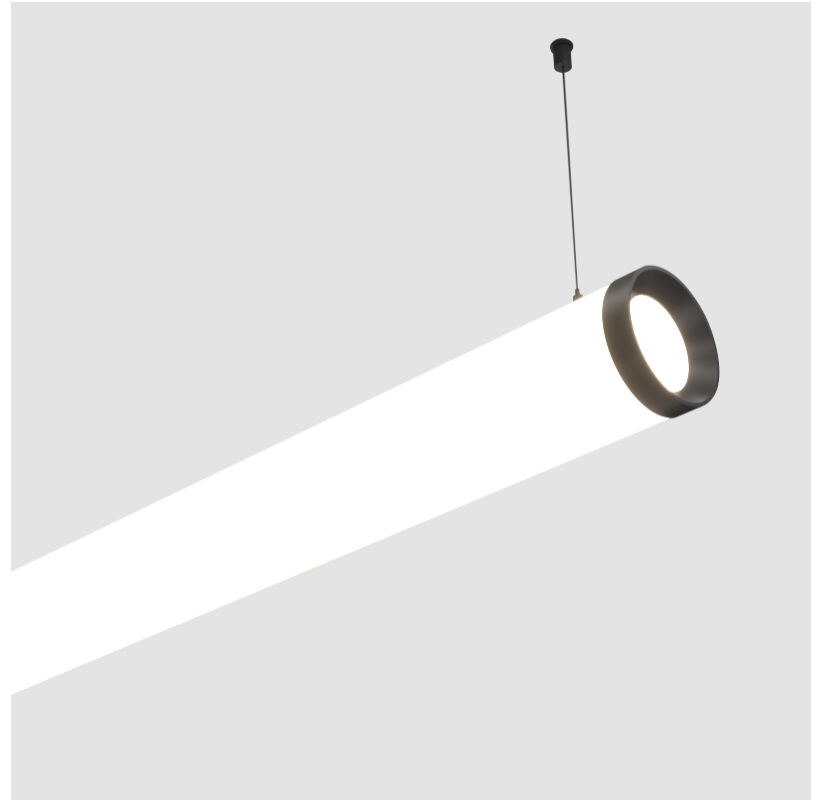

GENERAL

Series: Bunga Plus
Partner: Prolicht
Division: Architectural
Installation: Suspension
Product Type: Linear Profiles
Mounting Location: Ceiling

PHYSICAL

Shape: Cylinder
Length (mm): 1218
Length (in): 47 ¹⁵/₁₆
Width (mm): 115
Width (in): 4 1/2
Height (mm): 115
Height (in): 4 1/2
Max. Overall Height (mm): 2115
Max. Overall Height (in): 83 1/4
Weight (kg): 4.309
Weight (lbs): 9.499
Diffuser: PMMA - Opal
Fixture Finish: SSR / BKV / CWI / CRY / HAB / UFT / ITA / RUA / FTG / MYG / LOD / PUS / FRO / FUP / KIA / POP / BLS / SPG / MEY / GOH / CHC / COM / ABZ / JAG / OBR / MOS / ROR
Fixture Material: PMMA / Aluminum
Cable Details: 2000mm or 6000mm Transparent Cable
Upon Request: Cable colour - White / Black / Orange / Red

ELECTRICAL

Lamp Type: LED (Zhaga Standard)
Input Wattage (W): 20
Total Output Wattage (W): 16 / 12.8 (3500K)
Dimming: Non-Dimming / Phase Dimming (120Vac only) / 0-10V Dimming
Driver Included: Yes
Driver Location: Integrated
Driver Type: Constant Current - 120 / 277Vac
Driver Class: Class 2
Input Voltage (V): 120 - 277
Constant Current (MA): 350 / 400 (3500K)

LED

Color Temperature (°K): 3000 / 3500 / 4000
Max. Delivered Lumen (lm): 2210 / 2293 / 2340
CRI: >80 CRI
Lamp Life (hrs): 50000

OPTICAL

RATINGS AND CERTIFICATIONS

Certified By: Certified for North American Standards
IP rating: IP20