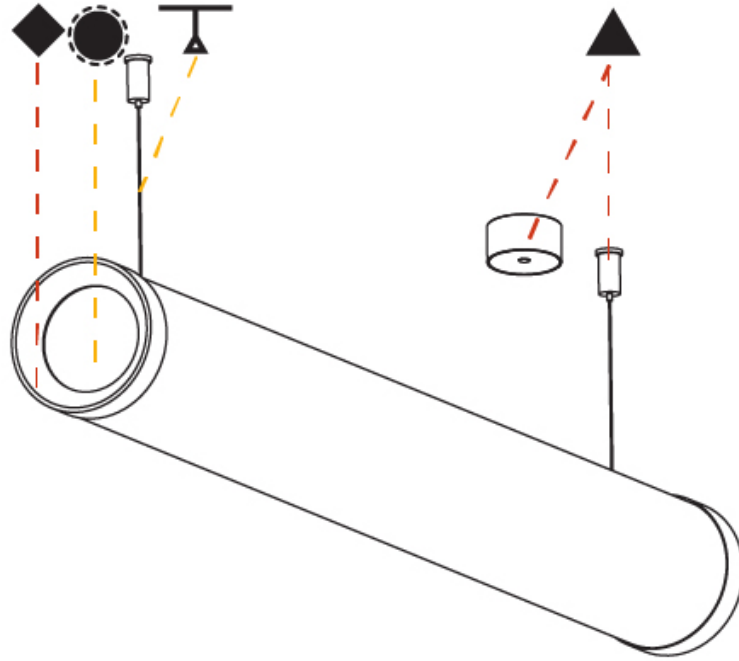

BUNGA PLUS SUSPENSION

A30700-

PROJECT	_____
TYPE	_____
SPECIFIER	_____
QUANTITY	_____
DATE	_____