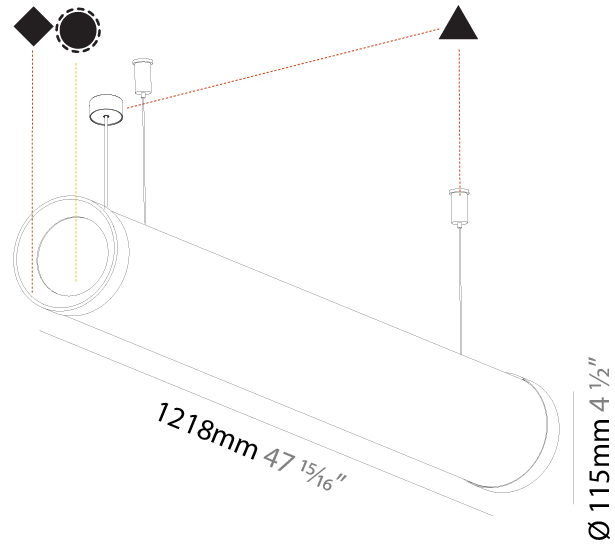

GENERAL

Series: Bunga Plus
Partner: Prolicht
Division: Architectural
Installation: Suspension
Product Type: Linear Profiles
Mounting Location: Ceiling

PHYSICAL

Shape: Cylinder
Length (mm): 1218
Length (in): 47 ¹⁵/₁₆
Width (mm): 115
Width (in): 4 1/2
Height (mm): 115
Height (in): 4 1/2
Max. Overall Height (mm): 2115
Max. Overall Height (in): 83 1/4
Weight (kg): 4.309
Weight (lbs): 9.499
Diffuser: PMMA - Opal
Fixture Finish: SSR / BKV / CWI / CRY / HAB / UFT / ITA / RUA / FTG / MYG / LOD / PUS / FRO / FUP / KIA / POP / BLS / SPG / MEY / GOH / CHC / COM / ABZ / JAG / OBR / MOS / ROR
Fixture Material: PMMA / Aluminum
Cable Details: 2000mm or 6000mm Transparent Cable
Upon Request: Cable colour - White / Black / Orange / Red

ELECTRICAL

Lamp Type: LED (Zhaga Standard)
Input Wattage (W): 20
Total Output Wattage (W): 16 / 12.8 (3500K)
Dimming: Non-Dimming / Phase Dimming (120Vac only) / 0-10V Dimming
Driver Included: Yes
Driver Location: Integrated
Driver Type: Constant Current - 120 / 277Vac
Driver Class: Class 2
Input Voltage (V): 120 - 277
Constant Current (MA): 350 / 400 (3500K)

LED

Color Temperature (°K): 3000 / 3500 / 4000
Max. Delivered Lumen (lm): 2210 / 2293 / 2340
CRI: >80 CRI
Lamp Life (hrs): 50000

OPTICAL

RATINGS AND CERTIFICATIONS

Certified By: Certified for North American Standards
IP rating: IP20