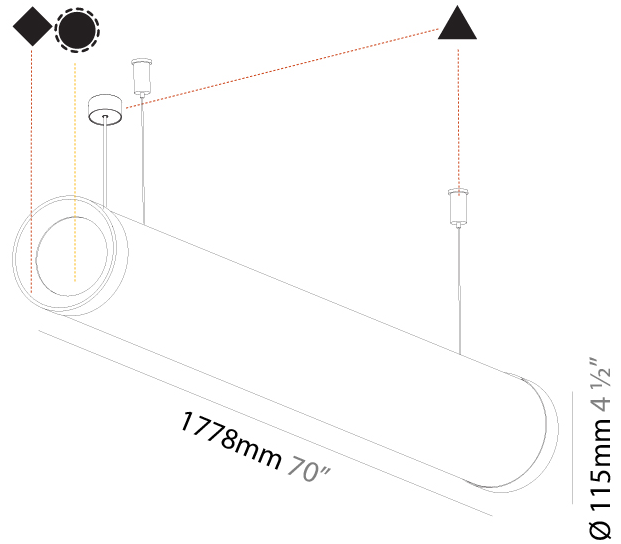

GENERAL

Series: Bunga Plus
Partner: Prolicht
Division: Architectural
Installation: Suspension
Product Type: Linear Profiles
Mounting Location: Ceiling

PHYSICAL

Shape: Cylinder
Length (mm): 1778
Length (in): 70
Width (mm): 115
Width (in): 4 1/2
Height (mm): 115
Height (in): 4 1/2
Max. Overall Height (mm): 2115
Max. Overall Height (in): 83 1/4
Weight (kg): 5.763
Weight (lbs): 12.705
Diffuser: [PMMA - Opal](#)
Fixture Finish: [SSR / BKV / CWI / CRY / HAB / UFT / ITA / RUA / FTG / MYG / LOD / PUS / FRO / FUP / KIA / POP / BLS / SPG / MEY / GOH / CHC / COM / ABZ / JAG / OBR / MOS / ROR](#)
Fixture Material: [PMMA / Aluminum](#)
Cable Details: [2000mm or 4000mm Transparent Cable](#)
Upon Request: Cable colour - [White / Black / Orange / Red](#)

ELECTRICAL

Lamp Type: LED (Zhaga Standard)
Input Wattage (W): 30
Total Output Wattage (W): 24 / 19.2 (3500K)
Dimming: [Non-Dimming / Phase Dimming (120Vac only) / 0-10V Dimming](#)
Driver Included: Yes
Driver Location: Integrated
Driver Type: Constant Current - 120 / 277Vac
Driver Class: Class 2
Input Voltage (V): 120 - 277
Constant Current (MA): 350 / 400 (3500K)

LED

Color Temperature (°K): [3000 / 3500 / 4000](#)
Max. Delivered Lumen (lm): 3320 / 3440 / 3510
CRI: >80 CRI
Lamp Life (hrs): 50000

OPTICAL

RATINGS AND CERTIFICATIONS

Certified By: Certified for North American Standards
IP rating: IP20