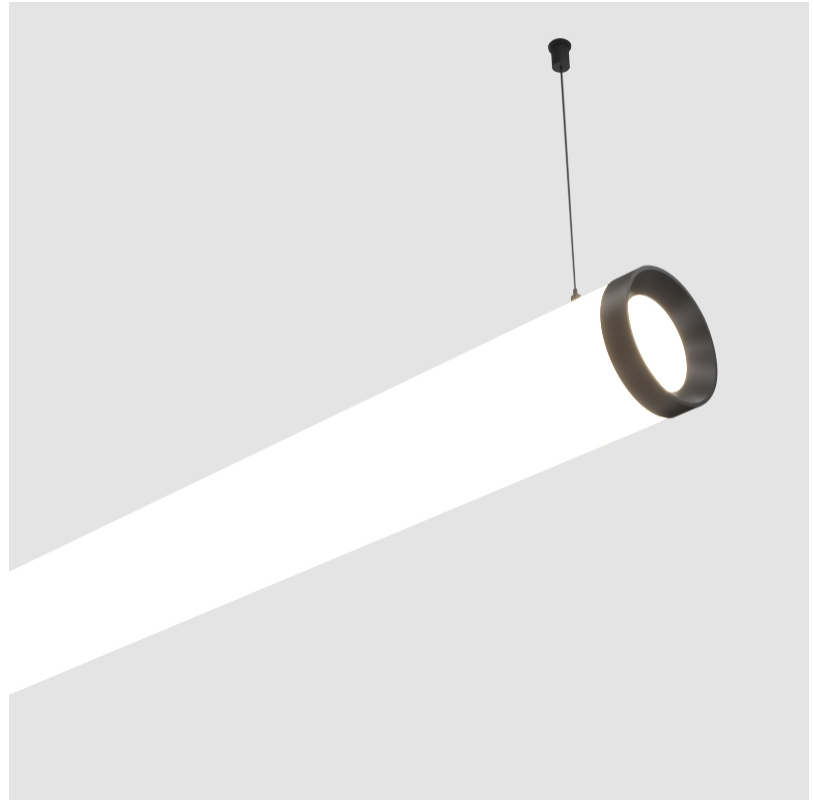

GENERAL

Series: Bunga Plus
Partner: Prolicht
Division: Architectural
Installation: Suspension
Product Type: Linear Profiles
Mounting Location: Ceiling

PHYSICAL

Shape: Cylinder
Length (mm): 1778
Length (in): 70
Width (mm): 115
Width (in): 4 1/2
Height (mm): 115
Height (in): 4 1/2
Max. Overall Height (mm): 2115
Max. Overall Height (in): 83 1/4
Weight (kg): 5.763
Weight (lbs): 12.705
Diffuser: [PMMA - Opal](#)
Fixture Finish: [SSR / BKV / CWI / CRY / HAB / UFT / ITA / RUA / FTG / MYG / LOD / PUS / FRO / FUP / KIA / POP / BLS / SPG / MEY / GOH / CHC / COM / ABZ / JAG / OBR / MOS / ROR](#)
Fixture Material: [PMMA / Aluminum](#)
Cable Details: [2000mm or 4000mm Transparent Cable](#)
Upon Request: Cable colour - [White / Black / Orange / Red](#)

ELECTRICAL

Lamp Type: LED (Zhaga Standard)
Input Wattage (W): 30
Total Output Wattage (W): 24 / 19.2 (3500K)
Dimming: [Non-Dimming / Phase Dimming (120Vac only) / 0-10V Dimming](#)
Driver Included: Yes
Driver Location: Integrated
Driver Type: Constant Current - 120 / 277Vac
Driver Class: Class 2
Input Voltage (V): 120 - 277
Constant Current (MA): 350 / 400 (3500K)

LED

Color Temperature (°K): [3000 / 3500 / 4000](#)
Max. Delivered Lumen (lm): 3320 / 3440 / 3510
CRI: >80 CRI
Lamp Life (hrs): 50000

OPTICAL

RATINGS AND CERTIFICATIONS

Certified By: Certified for North American Standards
IP rating: IP20