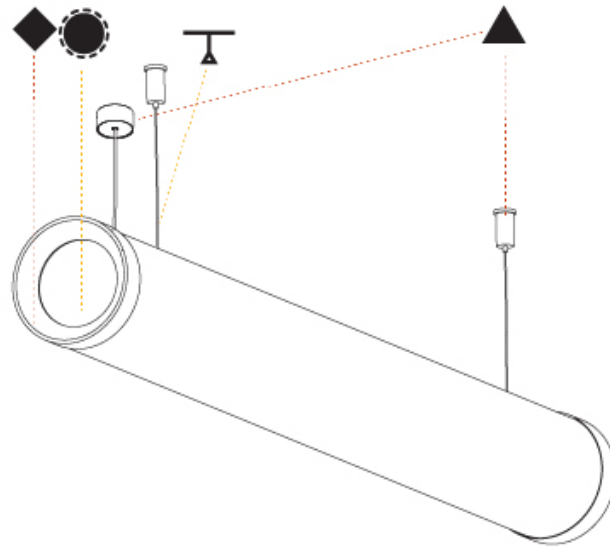

BUNGA PLUS SUSPENSION

A30702-

PROJECT

TYPE

SPECIFIER

QUANTITY

DATE

A