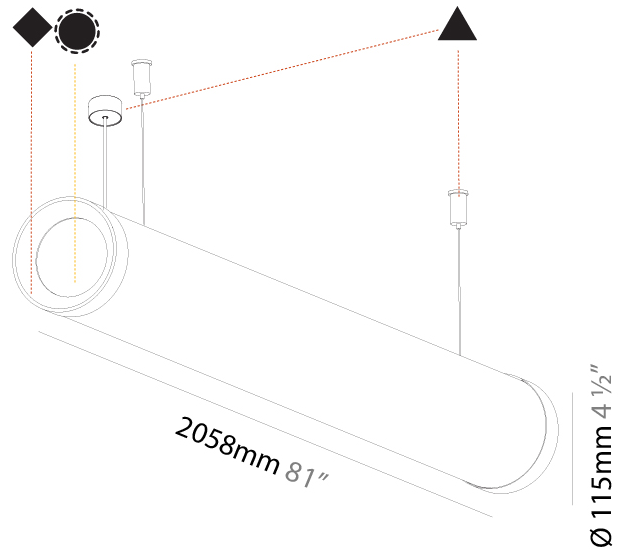

GENERAL

Series: Bunga Plus
Partner: Prolicht
Division: Architectural
Installation: Suspension
Product Type: Linear Profiles
Mounting Location: Ceiling

PHYSICAL

Shape: Cylinder
Length (mm): 2058
Length (in): 81
Width (mm): 115
Width (in): 4 1/2
Height (mm): 115
Height (in): 4 1/2
Max. Overall Height (mm): 2115
Max. Overall Height (in): 83 1/4
Weight (kg): 6.492
Weight (lbs): 14.312
Diffuser: [PMMA - Opal](#)
Fixture Finish: [SSR / BKV / CWI / CRY / HAB / UFT / ITA / RUA / FTG / MYG / LOD / PUS / FRO / FUP / KIA / POP / BLS / SPG / MEY / GOH / CHC / COM / ABZ / JAG / OBR / MOS / ROR](#)
Fixture Material: [PMMA / Aluminum](#)
Cable Details: [2000mm or 4000mm Transparent Cable](#)
Upon Request: [Cable colour - White / Black / Orange / Red](#)

ELECTRICAL

Lamp Type: LED (Zhaga Standard)
Input Wattage (W): 35
Total Output Wattage (W): 28 / 22.8 (3500K)
Dimming: [Non-Dimming / Phase Dimming (120Vac only) / 0-10V Dimming](#)
Driver Included: Yes
Driver Location: Integrated
Driver Type: Constant Current - 120 / 277Vac
Driver Class: Class 2
Input Voltage (V): 120 - 277
Constant Current (MA): 350 / 500 (3500K)

LED

Color Temperature (°K): [3000 / 3500 / 4000](#)
Max. Delivered Lumen (lm): 3870 / 4008 / 4090
CRI: >80 CRI
Lamp Life (hrs): 50000

OPTICAL

RATINGS AND CERTIFICATIONS

Certified By: Certified for North American Standards
IP rating: IP20