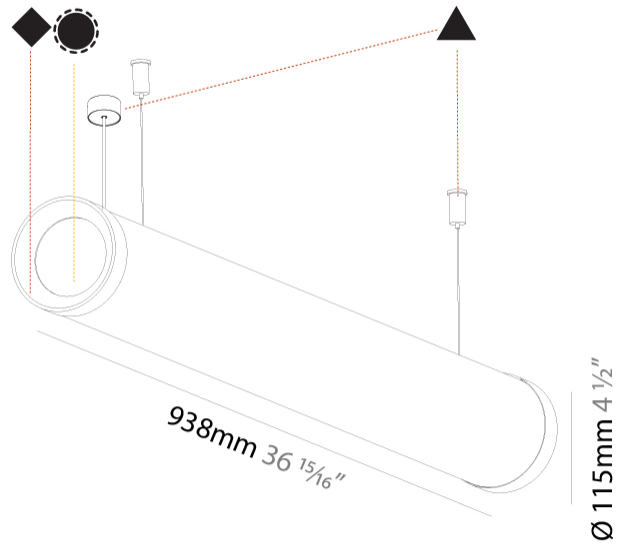

GENERAL

Series: Bunga Plus
Partner: Prolicht
Division: Architectural
Installation: Suspension
Product Type: Linear Profiles
Mounting Location: Ceiling

PHYSICAL

Shape: Cylinder
Length (mm): 938
Length (in): 36 ¹⁵/₁₆
Width (mm): 115
Width (in): 4 ¹/₂
Height (mm): 115
Height (in): 4 ¹/₂
Max. Overall Height (mm): 2115
Max. Overall Height (in): 83 ¹/₄
Weight (kg): 3.581
Weight (lbs): 7.88
Diffuser: PMMA - Opal
Fixture Finish: SSR / BKV / CWI / CRY / HAB / UFT / ITA / RUA / FTG / MYG / LOD / PUS / FRO / FUP / KIA / POP / BLS / SPG / MEY / GOH / CHC / COM / ABZ / JAG / OBR / MOS / ROR
Fixture Material: PMMA / Aluminum
Cable Details: 2000mm or 4000mm Transparent Cable

ELECTRICAL

Lamp Type: LED (Zhaga Standard)
Input Wattage (W): 15
Total Output Wattage (W): 12 / 11.1 (3500K)
Dimming: Non-Dimming / Phase Dimming (120Vac only) / 0-10V Dimming
Driver Included: Yes
Driver Location: Integrated
Driver Type: Constant Current - 120 / 277Vac
Driver Class: Class 2
Input Voltage (V): 120 - 277
Constant Current (MA): 350 / 375 (3500K)

LED

Color Temperature (°K): 3000 / 3500 / 4000
Max. Delivered Lumen (lm): 1660 / 1715 / 1750
CRI: >80 CRI
Lamp Life (hrs): 50000

OPTICAL

RATINGS AND CERTIFICATIONS

Certified By: Certified for North American Standards
IP rating: IP20